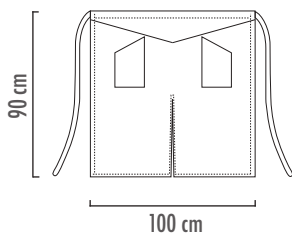

CUT

CUT BLACK
6110002C