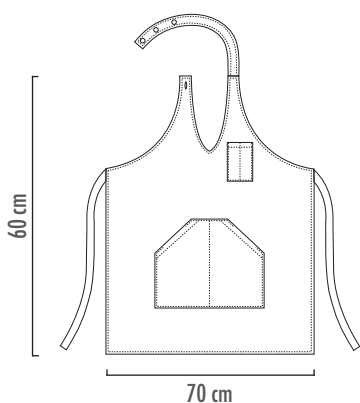

PUB

BLACK
6112002C