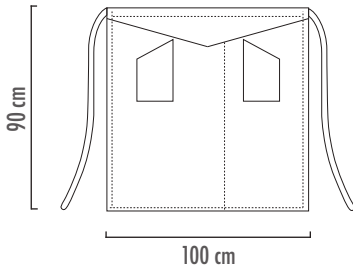

DOUBLE

BORDEAUX
6109003C