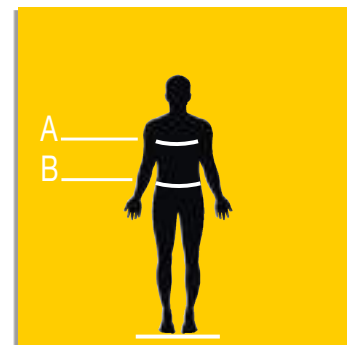

KID

KID
1800001A
100% Cotton
• g 190/mq
• sizes: xs,s,m,l

7400411L

KID SIZES

	XS	S	M	L
A	76/80	82/86	88/92	94/98
B	62	68	74	80