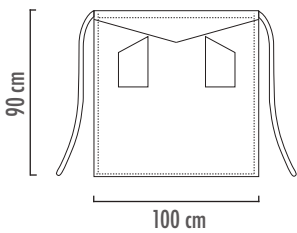

KING

BLACK
6108002C