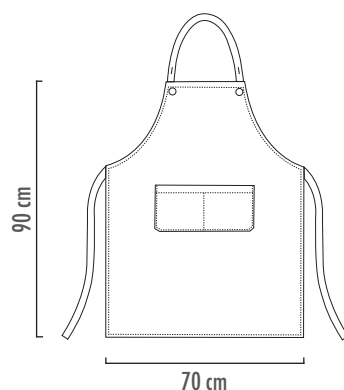

BATIK
6103158A **NEW**

LIBELLE
6103159A **NEW**

ROCK

con tascone e bottoni strong
with pocket and strong buttons

ROCK BROWN
6113009U

STRONG
7400425T

85% POLYURETHANE
15% POLYESTER

EASY CLEAN