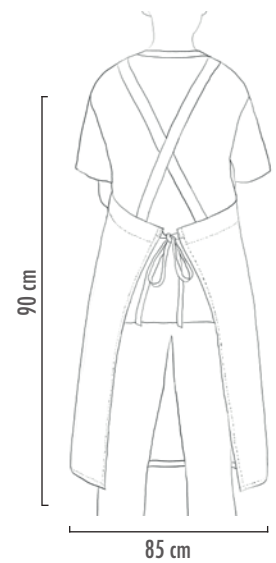

Lunghezza bretella taglia small 65cm
Brace length small size about 65cm

Large

Lunghezza bretella taglia large 80cm
Brace length large size about 80cm

GARDEN

con tascone
with pocket

WHITE
6116001A

BLACK
6116002C