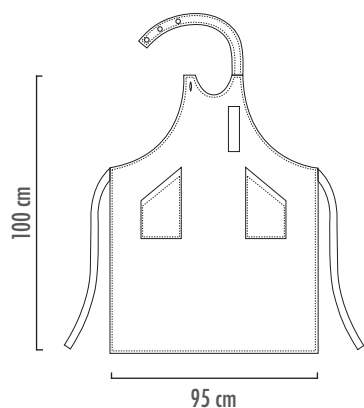

SOMMELIER CLASSIC

BLACK
6105002C