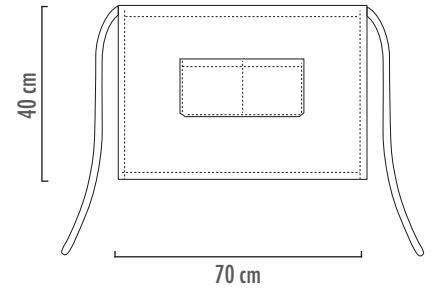

HOST

con tascone
with pocket

TRAVETTA FALDA

SERVICE
S02

BROWN
6115009U

85% POLYURETHANE
15% POLYESTER

EASY CLEAN