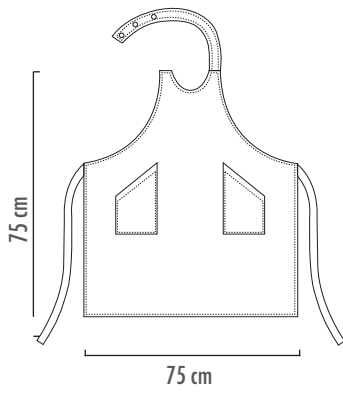

ALL WOMAN

ALL WOMAN BLACK
6002002C