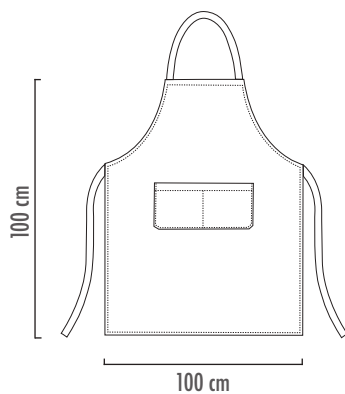

BIG APRON

TRAVETTA FALDA

SERVICE
502