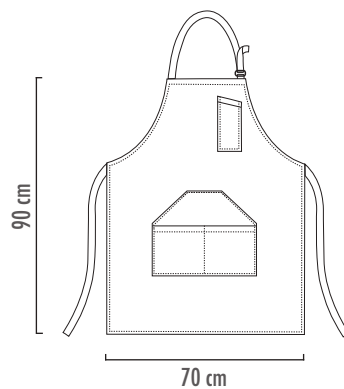

BUCKLE

con fibbietta
with buckle

NEW

BUCKLE
6117070F

BUCKLE