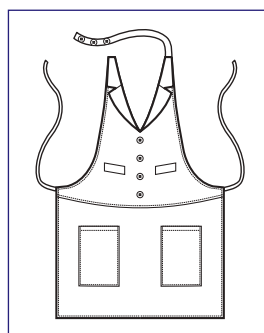

VICTOR COLOURS
ONE SIZE

037212
VICTOR

100% polyester
220 gr/m²
ANTRACITE +
SILVER

037243
VICTOR

100% polyester
220 gr/m²
NERO + LUREX 03