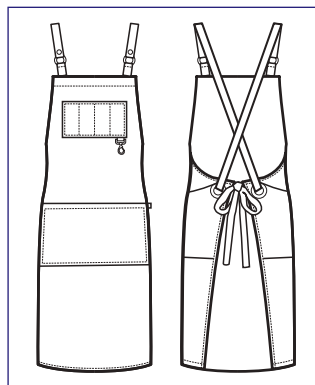

↔ cm 70
↕ cm 23

088985
BRISTOL
SHORT
100% polyester
220 gr/m²
MORO + CUOIO

NEW

088985
BRISTOL
100% polyester
220 gr/m²
MORO + CUOIO

NEW

**088911S
BRISTOL
SHORT**

100% polyester
220 gr/m²
NERO + CUOIO

**088911
BRISTOL**
100% polyester
220 gr/m²
NERO + CUOIO