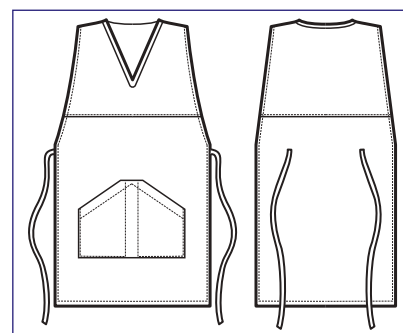

**010100
PONCHO A V**
65% polyester
35% cotton
195 gr/m²
BIANCO