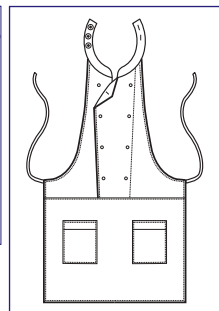

ASSUAN UNISEX COLOURS
ONE SIZE

037377
ASSUAN
100% cotton
220 gr/m²
JEANS