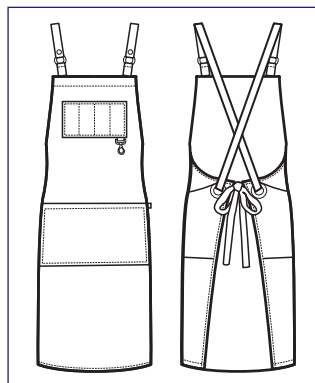

088912S
BRISTOL
SHORT
100% polyester
220 gr/m²
GRIGIO + NERO

NEW

088912
BRISTOL
100% polyester
220 gr/m²
GRIGIO + NERO

NEW

**088901S
BRISTOL
SHORT**

100% polyester
220 gr/m²
NERO + NERO

**088901
BRISTOL**
100% polyester
220 gr/m²
NERO + NERO