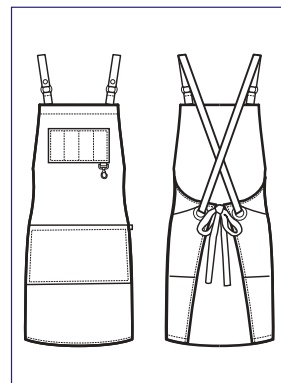

↔ cm 70
↕ cm 23

088985
BRISTOL
SHORT
100% polyester
220 gr/m²
MORO + CUOIO

NEW

088985
BRISTOL
100% polyester
220 gr/m²
MORO + CUOIO

NEW

**088911S
BRISTOL
SHORT**

100% polyester
220 gr/m²
NERO + CUOIO

**088911
BRISTOL**
100% polyester
220 gr/m²
NERO + CUOIO