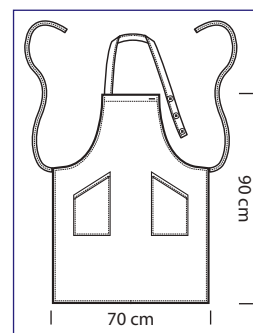

CHAMPAGNE UNISEX COLOURS
ONE SIZE