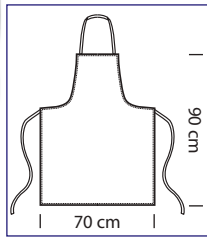

087000S
PETTORINA
SENZA TASCA
WITHOUT
POCKET

100% cotton
210 gr/m²
cm 70 x 90
BIANCO

NEW