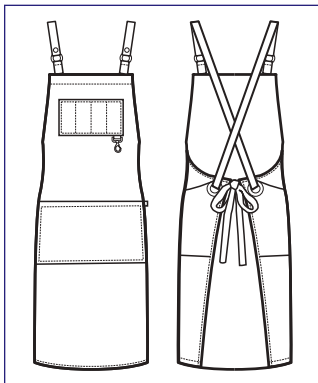

088941S
BRISTOL
SHORT
100% cotton
220 gr/m²
BLACK JEANS + CUOIO

NEW

088941
BRISTOL
100% cotton
220 gr/m²
BLACK JEANS +
CUOIO