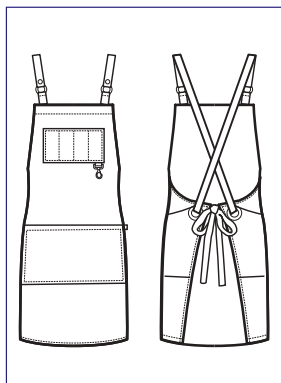

088912S
BRISTOL
SHORT
100% polyester
220 gr/m²
GRIGIO + NERO

NEW

088912
BRISTOL
100% polyester
220 gr/m²
GRIGIO + NERO

NEW

**088901S
BRISTOL
SHORT**

100% polyester
220 gr/m²
NERO + NERO

**088901
BRISTOL**
100% polyester
220 gr/m²
NERO + NERO