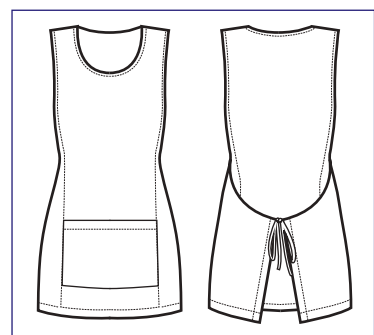

013003
PAPEETE
65% polyester
35% cotton
160 gr/m²
RIGA BORDEAUX