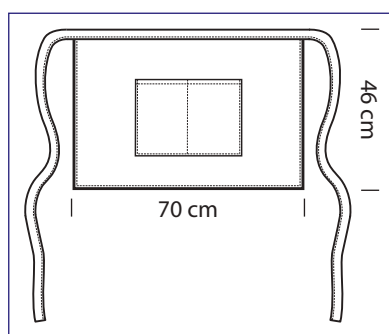

086803
CRETA
65% polyester
35% cotton
195 gr/m²
cm 70 x 46
BORDEAUX

086877
CRETA
100% cotton
220 gr/m²
cm 70 x 46
JEANS