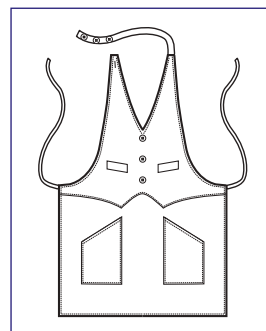

037085
GARCON
UNISEX
100% polyester
220 gr/m²
BISCOTTO +
MORO