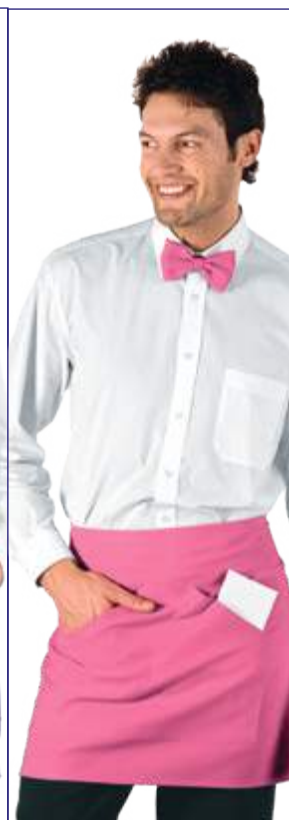

086686
ORLEANS
100% polyester
220 gr/m²
cm 72 x 46
FUXIA