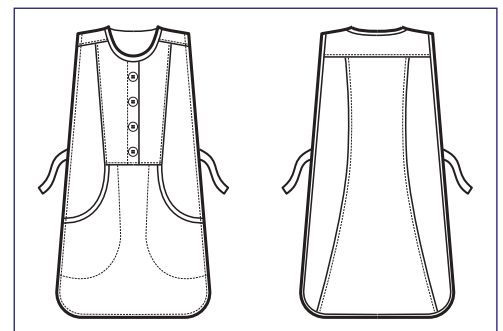

010318 KINGSTON
100% polyester
170 gr/m²
LIVERPOOL