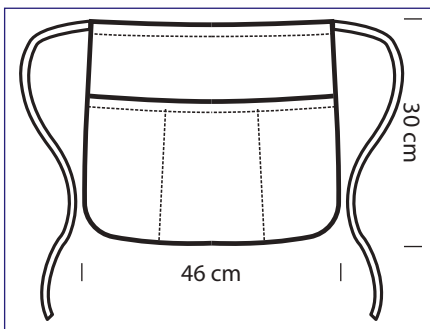

086785
MORO

PUB COLOURS

100% polyester - 220 gr/m² - ONE SIZE

086702
BLU

086706
BLU CINA

086786
FUXIA

086704
VERDONE

086710
PUB
100% polyester
220 gr/m²
TURCHESE