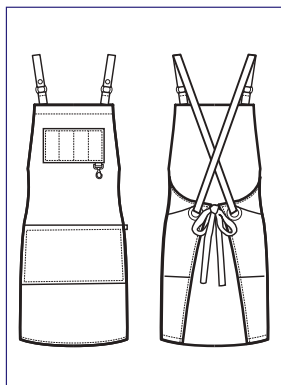

↔ cm 70
↕ cm 23

088985
BRISTOL
SHORT
100% polyester
220 gr/m²
MORO + CUOIO

NEW

088985
BRISTOL
100% polyester
220 gr/m²
MORO + CUOIO

NEW

**088911S
BRISTOL
SHORT**

100% polyester
220 gr/m²
NERO + CUOIO

**088911
BRISTOL**
100% polyester
220 gr/m²
NERO + CUOIO