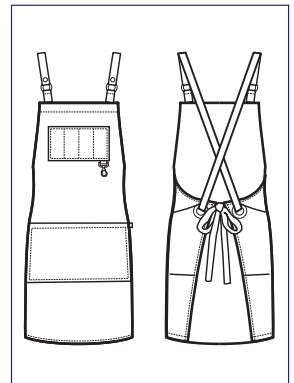

088941S
BRISTOL
SHORT
100% cotton
220 gr/m²
BLACK JEANS + CUOIO

NEW

088941
BRISTOL
100% cotton
220 gr/m²
BLACK JEANS +
CUOIO