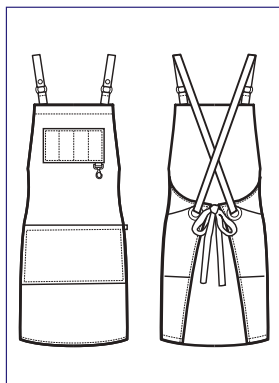

Tessuto / Fabric
SMOKE

088921S
BRISTOL
SHORT
100% polyester
220 gr/m²
SMOKE + NERO

088921
BRISTOL
100% polyester
220 gr/m²
SMOKE + NERO

Tessuto / Fabric
NATURAL

NEW

088916S
BRISTOL
SHORT

100% polyester
220 gr/m²
NATURAL + CUOIO