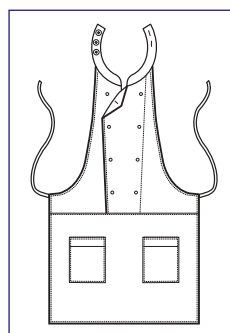

037387
ASSUAN
65% polyester
35% cotton
195 gr/m²
SKULL 07