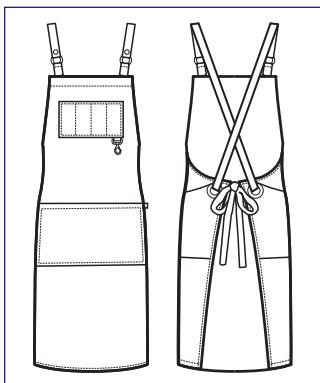

↔ cm 70
↕ cm 23

088985
BRISTOL
SHORT
100% polyester
220 gr/m²
MORO + CUOIO

NEW

088985
BRISTOL
100% polyester
220 gr/m²
MORO + CUOIO

NEW

**088911S
BRISTOL
SHORT**

100% polyester
220 gr/m²
NERO + CUOIO

**088911
BRISTOL**
100% polyester
220 gr/m²
NERO + CUOIO